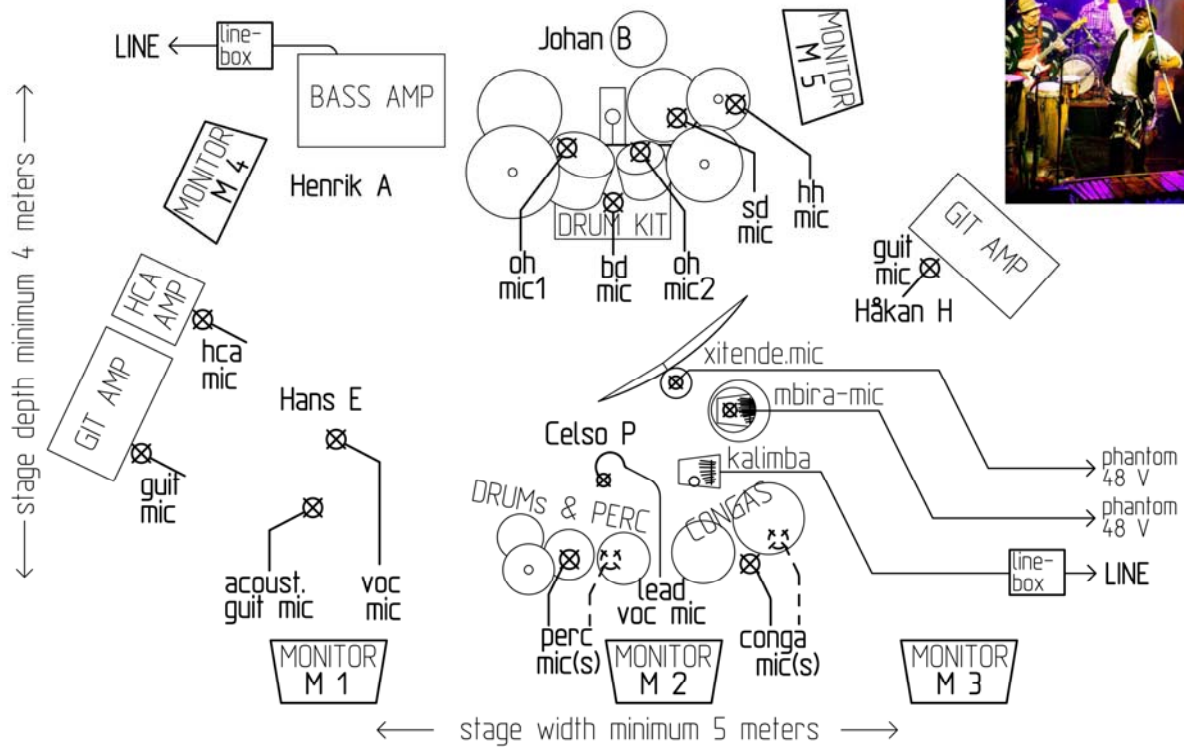

CELSCO PACO & DYNAMO DE LUXE STAGE PLOT & TECHNICAL RIDER  
for performance at: \_\_\_\_\_ date: \_\_\_\_\_

Source	Microphones	Line	Specification / Comments	Notes...
DRUM KIT Johan	1 mic for BD 1mic for SD 2 OH 1 Hihat		AKG D-112 or similar Shure SM-57 or similar condenser mics condenser mic	
CONGAS Celso	1 (-2)		Shure SM-57 or condenser mic(s)	
African DRUMS & PERCUSSION Celso	1 (-2) overhead		condenser mic(s)	
XITENDE (musical bow)	1 mic (brings own)		Phantom 48V is required	
MBIRA Celso =Thumb piano 2	1 mic (brings own)		Phantom 48V is required	
KALIMBA Celso =Thumb piano 1		LINE	Separate LINE BOX is required	
BASS AMP Henrik		LINE	Separate LINE BOX is equired	
GUIT AMP Håkan	1 mic for amp		Shure SM-57 or similar	
GUIT AMP Hans	1 mic for amp		Shure SM-57 or similar	
Harmonica-AMP	1 mic for amp		Shure SM-57 or similar	
Accoustic GUIT Hans	1mic		Shure SM-57 or condenser mic This guitar also plays through amp, but acoustic mic should be added to mix.	
VOCALS Celso,  Hans	2 mics: = 1 headset mic (not wirelsss -brings own) 1 mic		Lead vocals: Celso Paco, Uses his own headset Shure mic with wire. Background vocals & talk, Hans: Shure SM-58 or similar	

**BACKLINE:** If nothing else is agreed, the band brings it's own backline (amps) & instruments

**MONITOR SYSTEM (M1-M5):** Separated on 4 systems: M1, M2, M3, M4+M5.

**MINOR CHANGES IN MICING & MONITORING** MAY BE DONE ACCORDING TO AGREEMENT BETWEEN THE BAND AND THE LOCAL SOUND ENGINEER